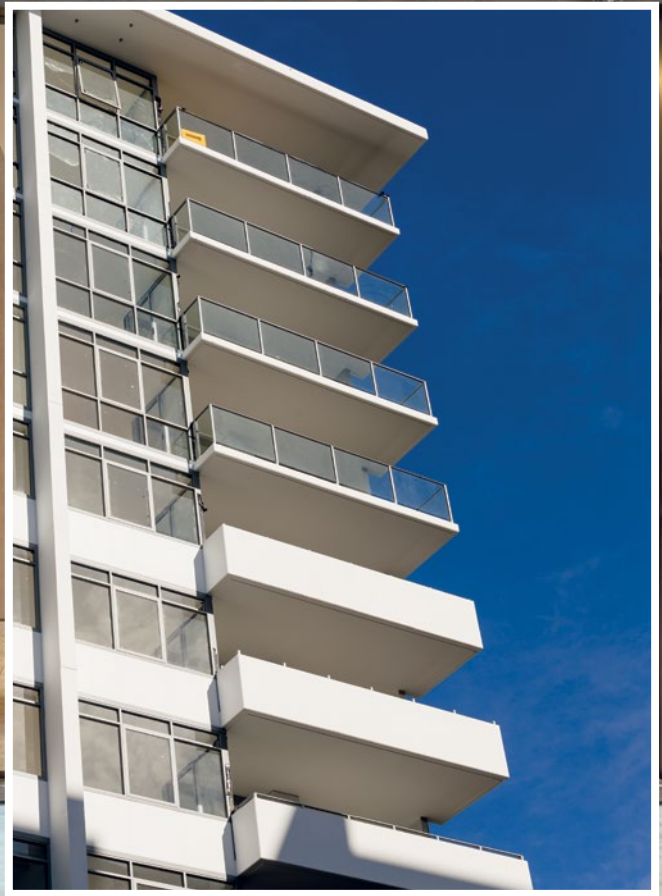

Below AMA Windows + Glass Facades supplied and installed aluminium windows and doors to Macquarie Central 'Skyline'.

The landmark Macquarie Central residential development is a master planned development consisting of three stages and 144 residential apartments. Located just 16km from the Sydney CBD, it's ideally positioned adjacent to the sprawling Macquarie University campus and vast shopping centre with its diverse retail, entertainment and dining options.

Design-wise this 12-storey residential building contains a selection of studios; one bedroom plus study, two and three bedroom apartments, all with tasteful contemporary interiors, generous alfresco entertaining spaces, floor to ceiling windows and sweeping district and city views. Residents will have the use of a communal sanctuary, with landscaped gardens encompassing a resort-style pool, a barbeque area, pavilion and a state-of-the-art gym.

AMA Windows + Glass Facades were contracted to supply and install aluminium windows and doors to all areas of Macquarie Central. They also integrated panelling to top floors of the building.

They are specialists in the design and manufacture of architectural commercial grade aluminium windows, doors, curtain walls, and frameless glass entries. Their experienced team is committed